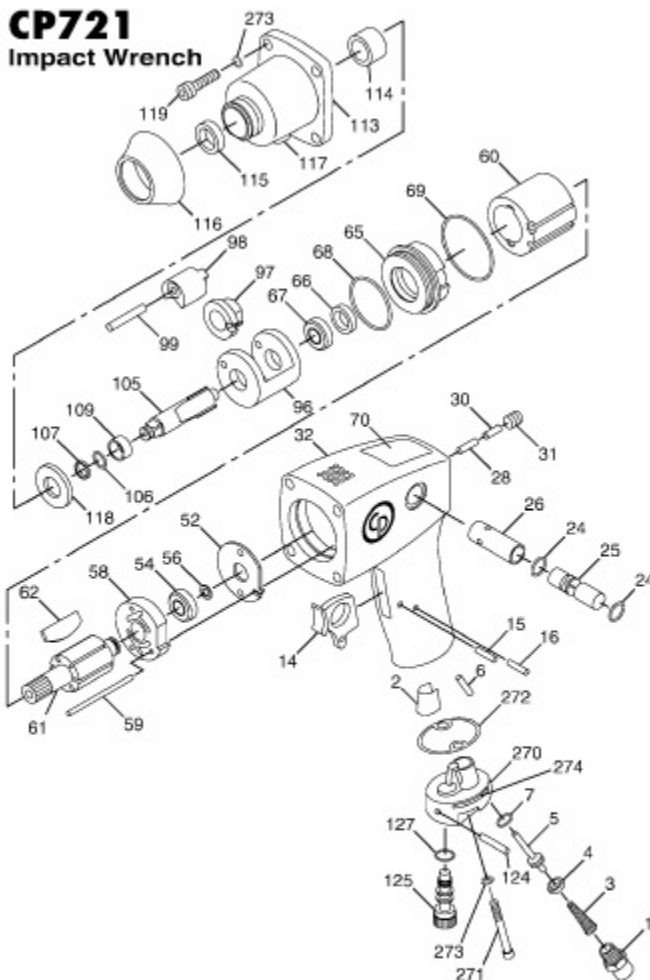

# CP721 Impact Wrench

Index No.	Part No.	Description	No. Req'd.
1	CA091545*	Bushing-Air Inlet	1
2	CA046590*	Screen-Air	1
3	CA046613*	Spring-Valve	1
4	CA094885*	Retainer-O-Ring	1
5	CA098901*	Valve-Throttle	1
6	CA098699*	Pin-Push	1
7	C100129*	O-Ring	1
14	KF129091	Trigger-Use CA099927	1
15	S014764	Pin-Dowel	1
16	CA059034	Pin-Roll	1
24	<del>C089083</del>	O-Ring-010	2
25	CA050319	Reverse Valve-Use KF125335	1
26	KF125329**	Bushing-Reverse Valve	1
28	CA050325	Stop Pin-Use KF125331	1
30	CA116384	Spring Delat-Use KF125332	1
31	CA116385	Screw-Sat #8 - 32	1
32	KF130375	Housing-Motor	1
52	CA149543	Housing Motor Model C	1
54	KF124219	Gasket- Motor Seal	1
56	S065412	Bearing-Ball	1
56	S082845	Ring-Retaining	1
58	CA092058	Plate-Upper End	1
59	CA094316	Pin-Dowel	1
60	KF124224	Liner	1
61	KF124225	Rotor	1
62	KF124226	Blade-Use CA094246	6
65	KF124227	Plate-Front (use C041611)	1
66	C042233	Seal-Oil	1
67	C075878	Bearing-Ball	1
68	C042234	O-Ring	1
69	C084715	O-Ring-030	1
70	CA155878	Decal-Warning	1
96	KF136450	Cage-Clutch Dog	1
97	KF136129	Cam-Dog	1
98	KF136131	Dog-Clutch	1
99	KF136449	Pin-Clutch Dog	1
105	KF136451	Shank-Arnil	1
106	CA119716	O-Ring	1
107	CA092099	Retainer-Socket	1
109	KF136452	Bushing-Dog Cage	1
	KF134452	Bushing-Cage Model C	1
113	KF130431	Housing-Clutch	1
114	CA149545	Housing-Clutch Model C	1
114	KF129209	Bushing-Housing	1
115	C045799	Seal-Oil	1
116	CA092063	Shield	1
117	C102507	Pipe Plug	1
118	KF129210	Washer-Thrust	4
119	C078984	Socket HD Screw	1
124	C056671*	Pin-Roll	1
125	CA046691*	Regulator-Power (Incl: Index #127)	1
127	C102551*	O-Ring	1
270	KF141312*	Block-Valve	1
271	C089718	Screw-Hex SKT HD	2
272	CA098885*	Gasket-Valve Block	1
273	S091250	Lockwasher	6
274	CA131376	Decal-Oil Daily	1
	KF129049	Regulator Assembly-Use CA127951 (not shown)	1
	CA144007	Decal-Safety Warning (not shown)	1
	CA144091	Decal-Rotational Dir. (not shown)	1

\*\*Hand ream with std. 3/8 in. reamer after pressing in position.