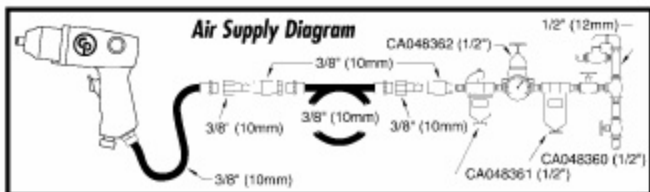

# CP721 Impact Wrench

Index No.	Part No.	Description	No. Req'd.
1	CA091545*	Bushing-Air Inlet	1
2	CA046590*	Screen-Air	1
3	CA046613*	Spring-Valve	1
4	CA094885*	Retainer-O-Ring	1
5	CA098901*	Valve-Throttle	1
6	CA098699*	Pin-Push	1
7	C100129*	O-Ring	1
14	KF129091	Trigger-Use CA099927	1
15	S014764	Pin-Dowel	1
16	CA059034	Pin-Roll	1
24	<del>C089083</del>	O-Ring-010	2
25	CA050319	Reverse Valve-Use KF125335	1
26	KF125329**	Bushing-Reverse Valve	1
28	CA050325	Stop Pin-Use KF125331	1
30	CA116384	Spring Delat-Use KF125332	1
31	CA116385	Screw-Sat #8 - 32	1
32	KF130375	Housing-Motor	1
52	CA149543	Housing Motor Model C	1
54	KF124219	Gasket- Motor Seal	1
56	S065412	Bearing-Ball	1
56	S082845	Ring-Retaining	1
58	CA092058	Plate-Upper End	1
59	CA094316	Pin-Dowel	1
60	KF124224	Liner	1
61	KF124225	Rotor	1
62	KF124226	Blade-Use CA094246	6
65	KF124227	Plate-Front (use C041611)	1
66	C042233	Seal-Oil	1
67	C075878	Bearing-Ball	1
68	C042234	O-Ring	1
69	C084715	O-Ring-030	1
70	CA155878	Decal-Warning	1
96	KF136450	Cage-Clutch Dog	1
97	KF136129	Cam-Dog	1
98	KF136131	Dog-Clutch	1
99	KF136449	Pin-Clutch Dog	1
105	KF136451	Shank-Arnil	1
106	CA119716	O-Ring	1
107	CA092099	Retainer-Socket	1
109	KF136452	Bushing-Dog Cage	1
	KF134452	Bushing-Cage Model C	1
113	KF130431	Housing-Clutch	1
114	CA149545	Housing-Clutch Model C	1
114	KF129209	Bushing-Housing	1
115	C045799	Seal-Oil	1
116	CA092063	Shield	1
117	C102507	Pipe Plug	1
118	KF129210	Washer-Thrust	4
119	C078984	Socket HD Screw	1
124	C056671*	Pin-Roll	1
125	CA046691*	Regulator-Power (Incl: Index #127)	1
127	C102551*	O-Ring	1
270	KF141312*	Block-Valve	1
271	C089718	Screw-Hex SKT HD	2
272	CA098885*	Gasket-Valve Block	1
273	S091250	Lockwasher	6
274	CA131376	Decal-Oil Daily	1
	KF129049	Regulator Assembly-Use CA127951 (not shown)	1
	CA144007	Decal-Safety Warning (not shown)	1
	CA144091	Decal-Rotational Dir. (not shown)	1

\*\*Hand ream with std. 3/8 in. reamer after pressing in position.