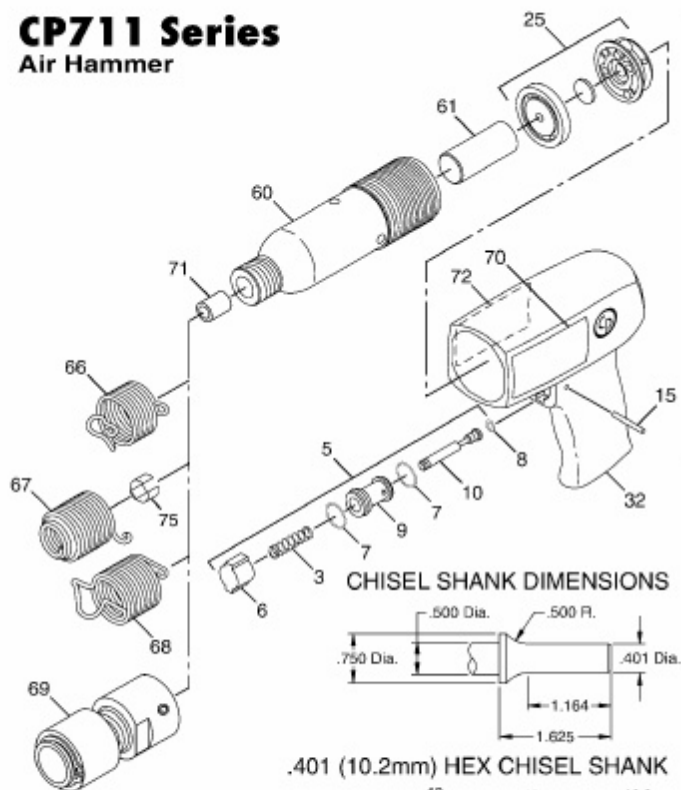

# CP711 Series Air Hammer

Index No.	Part No.	Description	No. Req'd.
3	KF130702	Spring-Valve	1
5	KF134123	Valve-Throttle Assy. (Incl: Index Nos. 3, 6, 7, 8, 9 & 10)	1
6	KF130703	Spring-Throttle Valve	1
7	P092537	O-Ring- 014	2
8	P083076	O-Ring	1
9	KF133660	Bushing-Valve	1
10	KF133659	Stem-Throttle Valve	1
15	KF130707	Pin-Grooved	1
25	A142399	Valve-Cycling Assy.	1
32	KF133775	Handle	1
60	P142560	Cylinder	1
61	KF041791	Piston	1
66	A046095	Retainer-Quick Change	1
67	CA145690	Retainer-Bee Hive Type (hex only)	1
68	P140934	Retainer-Zip Change	1
69	A121721	Retainer-Posi Lok	1
70	A141401	Decal-Warning	1
71	P141004	Bushing-Hex	1
72	CA144007	Decal-Safety Warning	1
	C082496	Pipe Plug (not shown)	1
75	CA146262	Ring-Bee Hive Retainer (hex only)	1