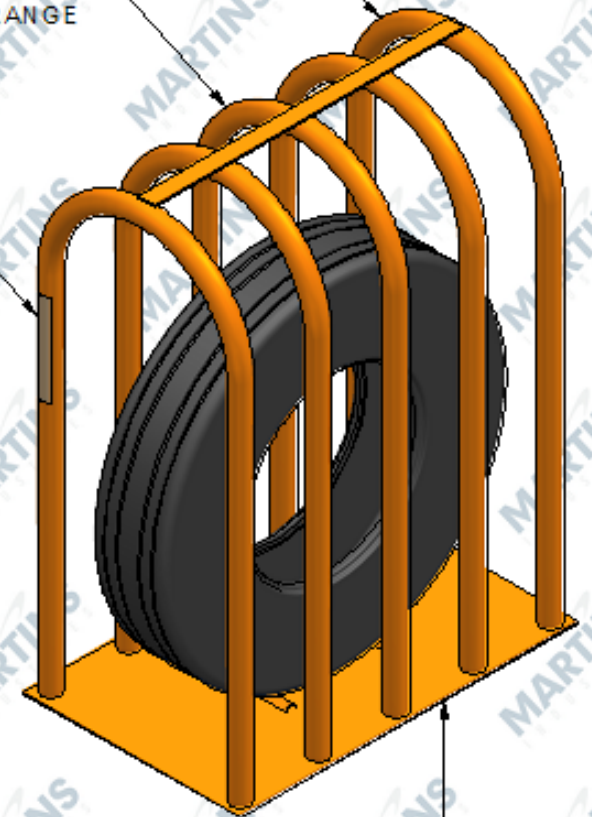

STEEL TUBING 2 3/8" DIAMETER

POWDER COATED PAINT  
SAFETY ORANGE

WARNING LABEL  
IN ENGLISH, FRENCH

STEEL PLATE 3/16"